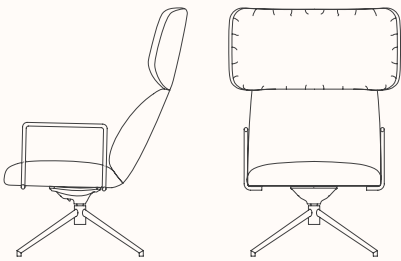

## Features:

Empowering both at work and at home, Elle is characterised by a high and wide backrest, reinforced in the lumbar area, offering an enveloping seating which accommodates the upper back.

Elle is part of the Museo Collection.

Refer to Sancal fabric [link](#)

**Dimensions:**

**Wing Chair 4 Leg Base  
348.63.7**

OW 640mm  
OD 870mm  
AH 530mm  
SH 420mm  
OH 1020mm

**Wing Chair Upholstered Base  
348.63.T**

OW 760mm  
OD 870mm  
SH 420mm  
OH 1050mm

**Wing Chair Upholstered Base and Arms  
348.65.79**

OW 710mm  
OD 870mm  
AH 580mm  
SH 420mm  
OH 1050mm

**Wing Chair 4 Star Swivel Base  
with Metal Arms  
348.65.9**

OW 620mm  
OD 810mm  
AH 570mm  
SH 420mm  
OH 1100mm