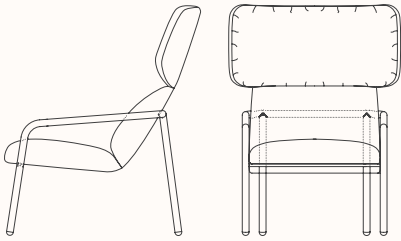

## Features:

Empowering both at work and at home, Elle is characterised by a high and wide backrest, reinforced in the lumbar area, offering an enveloping seating which accommodates the upper back.

Elle is part of the Museo Collection.

## Finishes:

4 star, 4 leg and sled base: Lacquered steel tube

4 star base with button operated lockable tilt and self-centering swivel mechanism

Refer to Sancal lacquer [link](#)

Upholstered in fabric categories S-2 to S-12 or COM.

Refer to Sancal fabric [link](#)

**Dimensions:**

**Wing Chair 4 Leg Base  
348.63.7**

OW 640mm  
OD 870mm  
AH 530mm  
SH 420mm  
OH 1020mm

**Wing Chair Upholstered Base  
348.63.T**

OW 760mm  
OD 870mm  
SH 420mm  
OH 1050mm