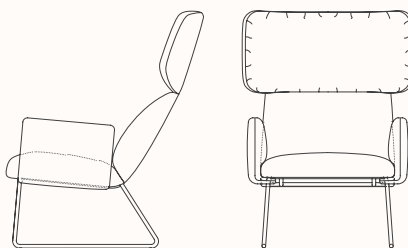

## Features:

Empowering both at work and at home, Elle is characterised by a high and wide backrest, reinforced in the lumbar area, offering an enveloping seating which accommodates the upper back.

Elle is part of the Museo Collection.

**Wing Chair Upholstered Base and Arms  
348.65.79**

OW 710mm  
OD 870mm  
AH 580mm  
SH 420mm  
OH 1050mm

**Wing Chair 4 Star Swivel Base  
with Metal Arms  
348.65.9**

OW 620mm  
OD 810mm  
AH 570mm  
SH 420mm  
OH 1100mm

**Wing Chair 4 Star Swivel Base  
348.65.OJ**

OW 590mm  
OD 810mm  
SH 420mm  
OH 1100mm

**Wing Chair 4 Star Swivel Base with  
Upholstered Arms  
348.65.OJ4**

OW 710mm  
OD 810mm  
AH 580mm  
SH 420mm  
OH 1100mm

**Wing Chair Sled Base  
348.63.BT**

OW 590mm  
OD 870mm  
SH 420mm  
OH 1050mm

**Wing Chair Sled Base and  
Upholstered Arms  
348.63.BT4**

OW 710mm  
OD 870mm  
AH 580mm  
SH 420mm  
OH 1050mm

**Wing Chair Sled Base and Metal Arms  
348.63.BT7**