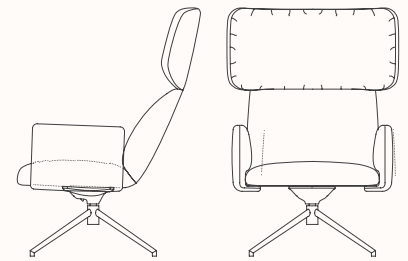

## Features:

Empowering both at work and at home, Elle is characterised by a high and wide backrest, reinforced in the lumbar area, offering an enveloping seating which accommodates the upper back.

Elle is part of the Museo Collection.

Refer to Sancal fabric [link](#)

**Dimensions:**

**Wing Chair 4 Leg Base  
348.63.7**

OW 640mm  
OD 870mm  
AH 530mm  
SH 420mm  
OH 1020mm

**Wing Chair Upholstered Base  
348.63.T**

OW 760mm  
OD 870mm  
SH 420mm  
OH 1050mm

**Wing Chair Upholstered Base and Arms  
348.65.79**

OW 710mm  
OD 870mm  
AH 580mm  
SH 420mm  
OH 1050mm

**Wing Chair 4 Star Swivel Base  
with Metal Arms  
348.65.9**

OW 620mm  
OD 810mm  
AH 570mm  
SH 420mm  
OH 1100mm

**Wing Chair 4 Star Swivel Base  
348.65.OJ**

OW 590mm  
OD 810mm  
SH 420mm  
OH 1100mm

**Wing Chair 4 Star Swivel Base with  
Upholstered Arms  
348.65.OJ4**

OW 710mm  
OD 810mm  
AH 580mm  
SH 420mm  
OH 1100mm