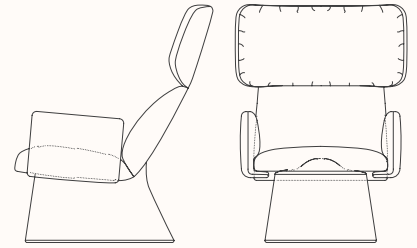

Refer to Sancal fabric [link](#)

**Dimensions:**

**Wing Chair 4 Leg Base  
348.63.7**

OW 640mm  
OD 870mm  
AH 530mm  
SH 420mm  
OH 1020mm

**Wing Chair Upholstered Base  
348.63.T**

OW 760mm  
OD 870mm  
SH 420mm  
OH 1050mm

**Wing Chair Upholstered Base and Arms  
348.65.79**

OW 710mm  
OD 870mm  
AH 580mm  
SH 420mm  
OH 1050mm

**Wing Chair 4 Star Swivel Base  
with Metal Arms  
348.65.9**

OW 620mm  
OD 810mm  
AH 570mm  
SH 420mm  
OH 1100mm