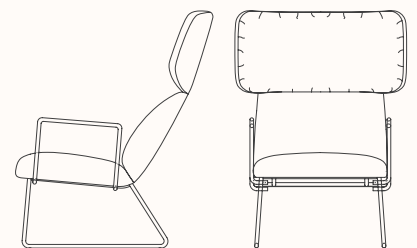

## Features:

Empowering both at work and at home, Elle is characterised by a high and wide backrest, reinforced in the lumbar area, offering an enveloping seating which accommodates the upper back.

Elle is part of the Museo Collection.

**Wing Chair 4 Star Swivel Base  
348.65.OJ**

OW 590mm  
OD 810mm  
SH 420mm  
OH 1100mm

**Wing Chair 4 Star Swivel Base with  
Upholstered Arms  
348.65.OJ4**

OW 710mm  
OD 810mm  
AH 580mm  
SH 420mm  
OH 1100mm

**Wing Chair Sled Base  
348.63.BT**

OW 590mm  
OD 870mm  
SH 420mm  
OH 1050mm

**Wing Chair Sled Base and  
Upholstered Arms  
348.63.BT4**

OW 710mm  
OD 870mm  
AH 580mm  
SH 420mm  
OH 1050mm

**Wing Chair Sled Base and Metal Arms  
348.63.BT7**