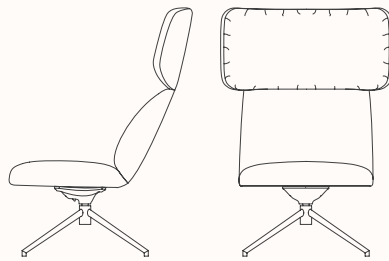

## Features:

Empowering both at work and at home, Elle is characterised by a high and wide backrest, reinforced in the lumbar area, offering an enveloping seating which accommodates the upper back.

Elle is part of the Museo Collection.

Refer to Sancal fabric [link](#)

**Dimensions:**

**Wing Chair 4 Leg Base  
348.63.7**

OW 640mm  
OD 870mm  
AH 530mm  
SH 420mm  
OH 1020mm

**Wing Chair Upholstered Base  
348.63.T**

OW 760mm  
OD 870mm  
SH 420mm  
OH 1050mm

**Wing Chair Upholstered Base and Arms  
348.65.79**

OW 710mm  
OD 870mm  
AH 580mm  
SH 420mm  
OH 1050mm

**Wing Chair 4 Star Swivel Base  
with Metal Arms  
348.65.9**

OW 620mm  
OD 810mm  
AH 570mm  
SH 420mm  
OH 1100mm