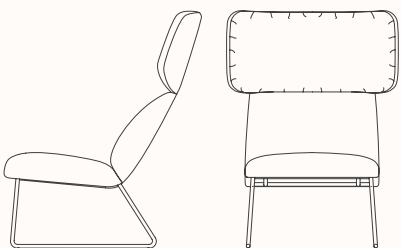

## Features:

Empowering both at work and at home, Elle is characterised by a high and wide backrest, reinforced in the lumbar area, offering an enveloping seating which accommodates the upper back.

Elle is part of the Museo Collection.

Refer to Sancal fabric [link](#)

**Dimensions:**

**Wing Chair 4 Leg Base  
348.63.7**

OW 640mm  
OD 870mm  
AH 530mm  
SH 420mm  
OH 1020mm

**Wing Chair Upholstered Base  
348.63.T**

OW 760mm  
OD 870mm  
SH 420mm  
OH 1050mm

**Wing Chair Upholstered Base and Arms  
348.65.79**

OW 710mm  
OD 870mm  
AH 580mm  
SH 420mm  
OH 1050mm

**Wing Chair 4 Star Swivel Base  
with Metal Arms  
348.65.9**

OW 620mm  
OD 810mm  
AH 570mm  
SH 420mm  
OH 1100mm

**Wing Chair 4 Star Swivel Base  
348.65.OJ**

OW 590mm  
OD 810mm  
SH 420mm  
OH 1100mm

**Wing Chair 4 Star Swivel Base with  
Upholstered Arms  
348.65.OJ4**

OW 710mm  
OD 810mm  
AH 580mm  
SH 420mm  
OH 1100mm