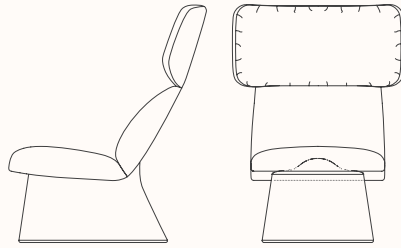

## Features:

Empowering both at work and at home, Elle is characterised by a high and wide backrest, reinforced in the lumbar area, offering an enveloping seating which accommodates the upper back.

Elle is part of the Museo Collection.

## Finishes:

4 star, 4 leg and sled base: Lacquered steel tube

4 star base with button operated lockable tilt and self-centering swivel mechanism

Refer to Sancal lacquer [link](#)

Upholstered in fabric categories S-2 to S-12 or COM.

Refer to Sancal fabric [link](#)

**Dimensions:**

**Wing Chair 4 Leg Base  
348.63.7**

OW 640mm  
OD 870mm  
AH 530mm  
SH 420mm  
OH 1020mm

**Wing Chair Upholstered Base  
348.63.T**

OW 760mm  
OD 870mm  
SH 420mm  
OH 1050mm